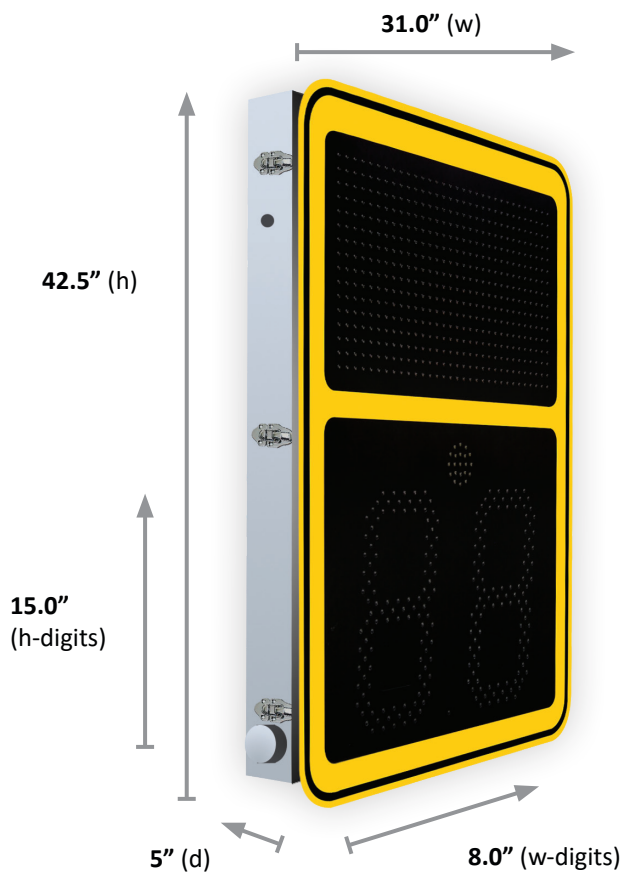

SafePace® 600 Variable Messaging Sign

Choice of faceplate colors available

The new Traffic Logix® SafePace® 600 variable messaging sign is a versatile and full featured radar speed solution.

Whether you want to simply alert drivers of their speeds or notify them about an event, construction or dangerous road conditions, the SafePace 600 variable messaging sign will provide years of continued traffic calming, making our streets a safer place for years to come.

Features

- MUTCD compliant** full matrix radar sign with two rows of **customizable text** and 15" digits
- Message displayed can be determined by driver speed
- Allows for **animated text or graphics** such as moving arrows or a scrolling message
- Unique light enhancing, anti glare lens system provides **brilliant visibility** even in poor lighting
- Includes **integrated flashing speed violator strobe** to alert speeding drivers
- Ultra **low power consumption** including the most power-efficient radar technology available and optional solar power
- Superior construction** and durability for long-lasting performance
- High strength aluminum sign face and individual optical lenses to **protect against vandalism or theft**
- Stealth Mode** allows the sign to collect baseline traffic data while speed display appears blank to motorists

Feature	Specifications
Dimensions	
Digits	15"(h) x 8"(w), 112 LEDs per digit
Variable Message Matrix	12.5"(h) x 24"(w), 512 LEDs 1 graphic or 2 lines of 6.0" (h) text (up to 7 characters per line)
Unit	42.5"(h) x 31.0"(w) x 5.0"(d)
Sign Weight	
Unit alone without batteries	55 lbs
General Specifications	
Operating Temperatures F (C):	-40° (-40°) to 185° (85°)
Speed Units	Miles per hour (mph) or Kilometers per hour (km/h)
Faceplate	Yellow or white high-Intensity prismatic reflective sheeting on sign face with black colored text MUTCD approved colors and format
Bashplate	Aluminum, 0.1875"