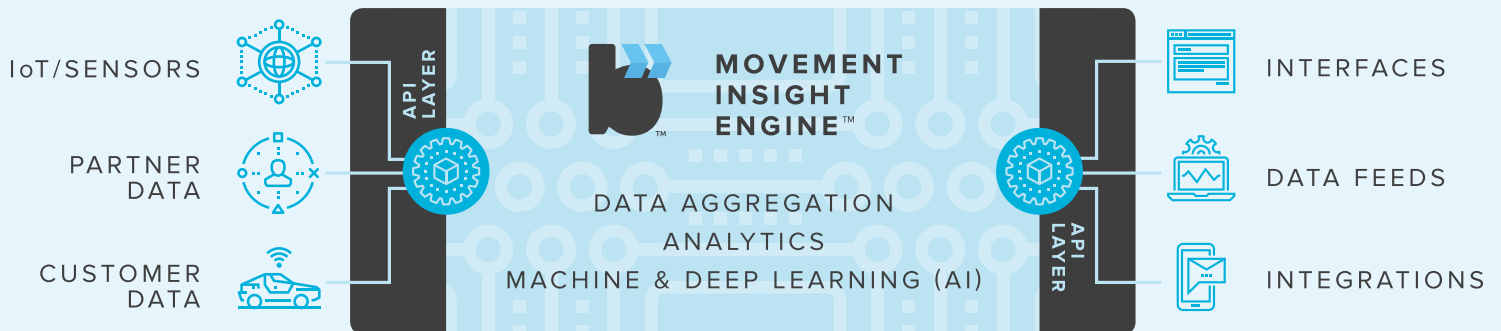

MAKE IT YOURS

Our tech is scalable: cities, local communities and private developments can gain insights on the behaviors of clients, customers, and constituents.

WE TAKE CARE OF EVERYTHING

Simply log in to our simple and easy to use cloud-based dashboard. There, you can view live data, perform analyses, or explore insights.

Blyncsy: The Movement Intelligence Company

DETECTION / COLLECTION

Leverage one of the BLYNC data collection devices or data you already have on hand

ANALYSIS

The Movement Insight Engine makes sense of the data and learns patterns to help you take action

INSIGHTS

From our user interface, *Pulse*, to direct integrations, apps, APIs and VMS, get insights where you need them

Movement Insight Engine

The Movement Insight Engine is at the core of Blyncsy's solutions. It allows for the aggregation and analysis of various data sets and data sources. This machine learning system is focused on seeing patterns in movement data. This allows Blyncsy to deliver unmatched movement insights.