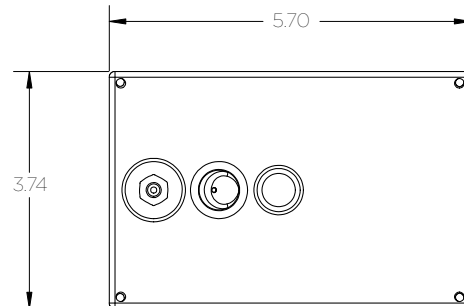

AB COMPATIBLE BEACONS