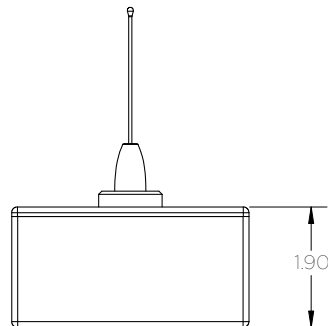

AB COMPATIBLE BEACONS