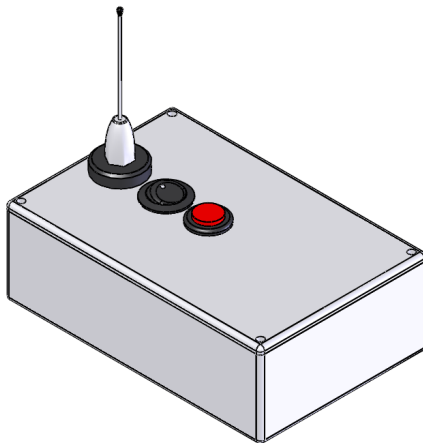

AB COMPATIBLE BEACONS